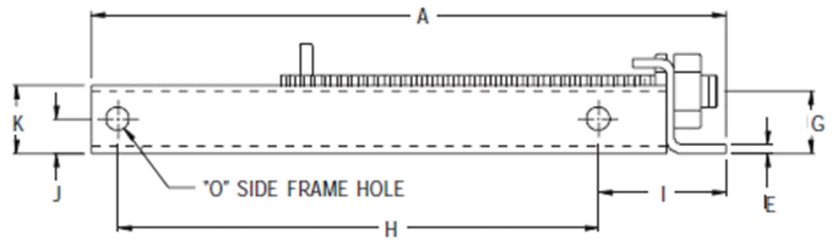

NARROW SLOT TAKE-UP FRAMES

NARROW SLOT TAKE-UP FRAME INTERCHANGE CHART				
PCI Part #	Dodge Part#	Frame Size	Approx. Weight (lbs.)	Optional Cover
1400	038109	2 5/8 X 6	5.5	1400C
1401	038110	3 1/2 x 6	5.8	1401C
1402	038111	3 1/2 x 12	8	1402C
1403	038112	4 x 6	9.2	1403C
1404	038113	4 x 9	11.3	1404C
1405	038114	4 x 12	12.5	1405C
1406	038115	4 x 18	16.3	1406C
1407	038116	4 7/16 x 9	13.1	1407C
1408	038117	4 7/16 x 18	18.6	1408C
1409	038118	4 15/16 x 9	15.5	1409C
1410	038119	4 15/16 x 18	19.1	1410C

PCI® Take-Up Frame Covers are designed to protect internal components and are powder coated safety yellow to identify hidden moving components.

PRODUCT SPECIFICATIONS

PCI Part #	Frame Size & Travel	A	B	C	D	E	G	H	I	J	K	L	M	N	O	P
1400	2 5/8 x 6	13 5/8	3 13/16	12 1/8	1 5/8	1/4	1 13/32	9 5/16	3 9/16	3/4	1 1/2	2 11/16	3/4	9/16	9/16	3/4
1401	3 1/2 x 6	13 5/8	4 11/16	12 1/8	2 1/4	1/4	1 13/32	9 5/16	3 9/16	3/4	1 1/2	3 9/16	3/4	9/16	9/16	3/4
1402	3 1/2 x 12	19 5/8		18 1/8				15 5/16								
1403	4 x 6	14 9/16	6 1/16	13 1/16	2 1/2	1/4	1 29/32	10 1/16	3 3/4	1	2	4 1/16	3/4	9/16	11/16	7/8
1404	4 x 9	18 5/8		17 1/8				14 1/8								
1405	4 x 12	20 9/16		19 1/16				16 1/16								
1406	4 x 18	27 5/8		26 1/8				23 1/8								
1407	4 7/16 x 9	19 1/8		17 3/8				14 1/8								
1408	4 7/16 x 18	28 1/8	26 3/8	23 1/8	4 1/4	1	2	4 1/2	1	11/16	11/16	1				
1409	4 15/16 x 9	19 1/8	7	17 3/8	3	1/4	1 29/32	14 1/8	4 1/4	1	2	5	1	11/16	11/16	1
1410	4 15/16 x 18	28 1/8		26 3/8				23 1/8								

Frames & Covers Are Available in 304 Stainless Steel Construction – Add a “-SS” onto the part number (example: 1410-SS)

WIDE SLOT TAKE-UP FRAMES

PCI® Take-Up Frame Covers

are designed to protect internal components and are powder coated safety yellow to identify hidden moving components.