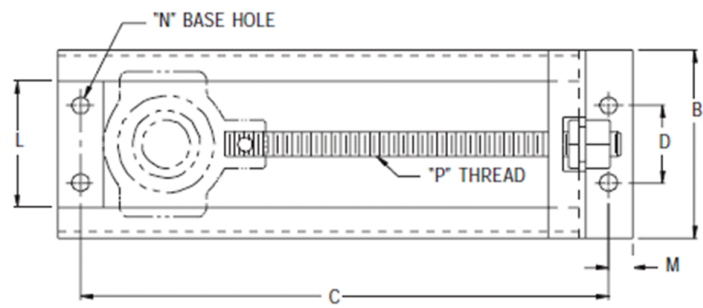

NARROW SLOT TAKE-UP FRAMES

NARROW SLOT TAKE-UP FRAME INTERCHANGE CHART				
PCI Part #	Dodge Part#	Frame Size	Approx. Weight (lbs.)	Optional Cover
1400	038109	2 5/8 X 6	5.5	1400C
1401	038110	3 1/2 x 6	5.8	1401C
1402	038111	3 1/2 x 12	8	1402C
1403	038112	4 x 6	9.2	1403C
1404	038113	4 x 9	11.3	1404C
1405	038114	4 x 12	12.5	1405C
1406	038115	4 x 18	16.3	1406C
1407	038116	4 7/16 x 9	13.1	1407C
1408	038117	4 7/16 x 18	18.6	1408C
1409	038118	4 15/16 x 9	15.5	1409C
1410	038119	4 15/16 x 18	19.1	1410C

PCI® Take-Up Frame Covers are designed to protect internal components and are powder coated safety yellow to identify hidden moving components.

PRODUCT SPECIFICATIONS

PCI Part #	Frame Size & Travel	A	B	C	D	E	G	H	I	J	K	L	M	N	O	P
1400	2 5/8 x 6	13 5/8	3 13/16	12 1/8	1 5/8	1/4	1 13/32	9 5/16	3 9/16	3/4	1 1/2	2 11/16	3/4	9/16	9/16	3/4
1401	3 1/2 x 6	13 5/8	4 11/16	12 1/8	2 1/4	1/4	1 13/32	9 5/16	3 9/16	3/4	1 1/2	3 9/16	3/4	9/16	9/16	3/4
1402	3 1/2 x 12	19 5/8		18 1/8				15 5/16								
1403	4 x 6	14 9/16	6 1/16	13 1/16	2 1/2	1/4	1 29/32	10 1/16	3 3/4	1	2	4 1/16	3/4	9/16	11/16	7/8
1404	4 x 9	18 5/8		17 1/8				14 1/8								
1405	4 x 12	20 9/16		19 1/16				16 1/16								
1406	4 x 18	27 5/8		26 1/8				23 1/8								
1407	4 7/16 x 9	19 1/8		17 3/8				14 1/8								
1408	4 7/16 x 18	28 1/8	26 3/8	23 1/8	4 1/4	1	2	4 1/2	1	11/16	11/16	1				
1409	4 15/16 x 9	19 1/8	7	17 3/8	3	1/4	1 29/32	14 1/8	4 1/4	1	2	5	1	11/16	11/16	1
1410	4 15/16 x 18	28 1/8		26 3/8				23 1/8								

Frames & Covers Are Available in 304 Stainless Steel Construction – Add a “-SS” onto the part number (example: 1410-SS)

WIDE SLOT TAKE-UP FRAMES

PCI® Take-Up Frame Covers

are designed to protect internal components and are powder coated safety yellow to identify hidden moving components.