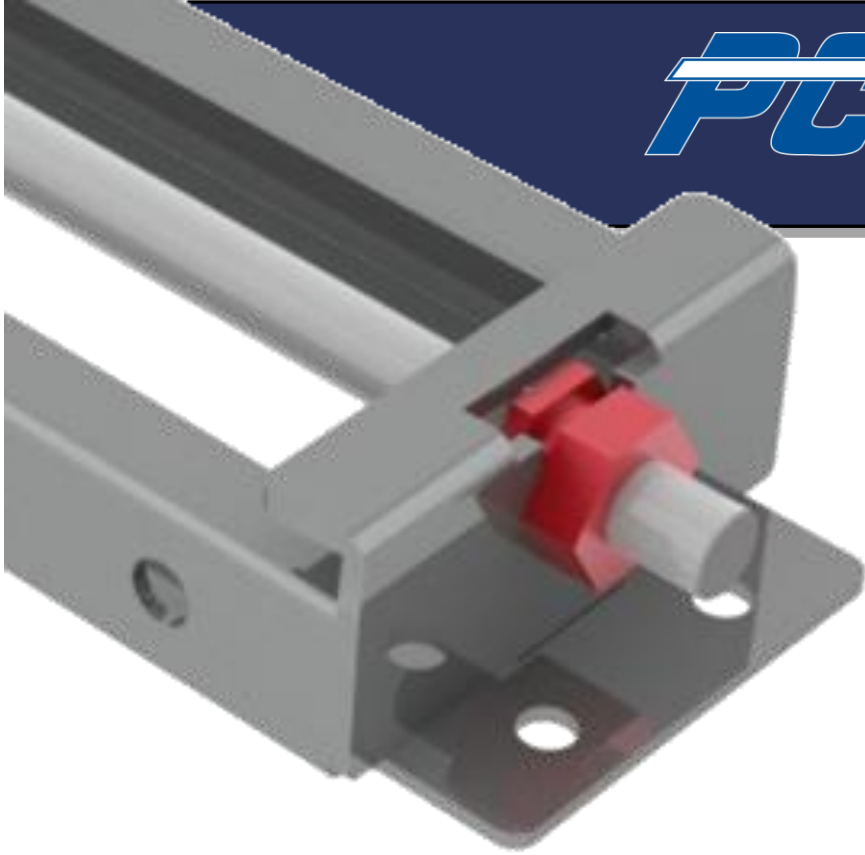

NARROW SLOT TAKE-UP FRAMES

NARROW SLOT TAKE-UP FRAME INTERCHANGE CHART				
PCI Part #	Dodge Part#	Frame Size	Approx. Weight (lbs.)	Optional Cover
1400	038109	2 5/8 X 6	5.5	1400C
1401	038110	3 1/2 x 6	5.8	1401C
1402	038111	3 1/2 x 12	8	1402C
1403	038112	4 x 6	9.2	1403C
1404	038113	4 x 9	11.3	1404C
1405	038114	4 x 12	12.5	1405C
1406	038115	4 x 18	16.3	1406C
1407	038116	4 7/16 x 9	13.1	1407C
1408	038117	4 7/16 x 18	18.6	1408C
1409	038118	4 15/16 x 9	15.5	1409C
1410	038119	4 15/16 x 18	19.1	1410C

PCI® Take-Up Frame Covers are designed to protect internal components and are powder coated safety yellow to identify hidden moving components.

PRODUCT SPECIFICATIONS

PCI Part #	Frame Size & Travel	A	B	C	D	E	G	H	I	J	K	L	M	N	O	P
1400	2 5/8 x 6	13 5/8	3 13/16	12 1/8	1 5/8	1/4	1 13/32	9 5/16	3 9/16	3/4	1 1/2	2 11/16	3/4	9/16	9/16	3/4
1401	3 1/2 x 6	13 5/8	4 11/16	12 1/8	2 1/4	1/4	1 13/32	9 5/16	3 9/16	3/4	1 1/2	3 9/16	3/4	9/16	9/16	3/4
1402	3 1/2 x 12	19 5/8		18 1/8				15 5/16								
1403	4 x 6	14 9/16	6 1/16	13 1/16	2 1/2	1/4	1 29/32	10 1/16	3 3/4	1	2	4 1/16	3/4	9/16	11/16	7/8
1404	4 x 9	18 5/8		17 1/8				14 1/8								
1405	4 x 12	20 9/16		19 1/16				16 1/16								
1406	4 x 18	27 5/8		26 1/8				23 1/8								
1407	4 7/16 x 9	19 1/8		17 3/8				14 1/8								
1408	4 7/16 x 18	28 1/8	26 3/8	23 1/8	4 1/4	1	2	4 1/2	1	11/16	11/16	1				
1409	4 15/16 x 9	19 1/8	7	17 3/8	3	1/4	1 29/32	14 1/8	4 1/4	1	2	5	1	11/16	11/16	1
1410	4 15/16 x 18	28 1/8		26 3/8				23 1/8								

Frames & Covers Are Available in 304 Stainless Steel Construction – Add a “-SS” onto the part number (example: 1410-SS)

WIDE SLOT TAKE-UP FRAMES

PCI® Take-Up Frame Covers

are designed to protect internal components and are powder coated safety yellow to identify hidden moving components.